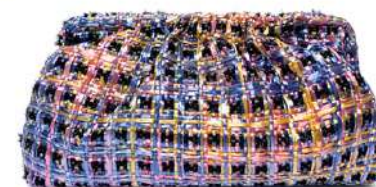

ACHILLEA

IN HANDWOVEN **HENNE**.
100% viscose

PINK