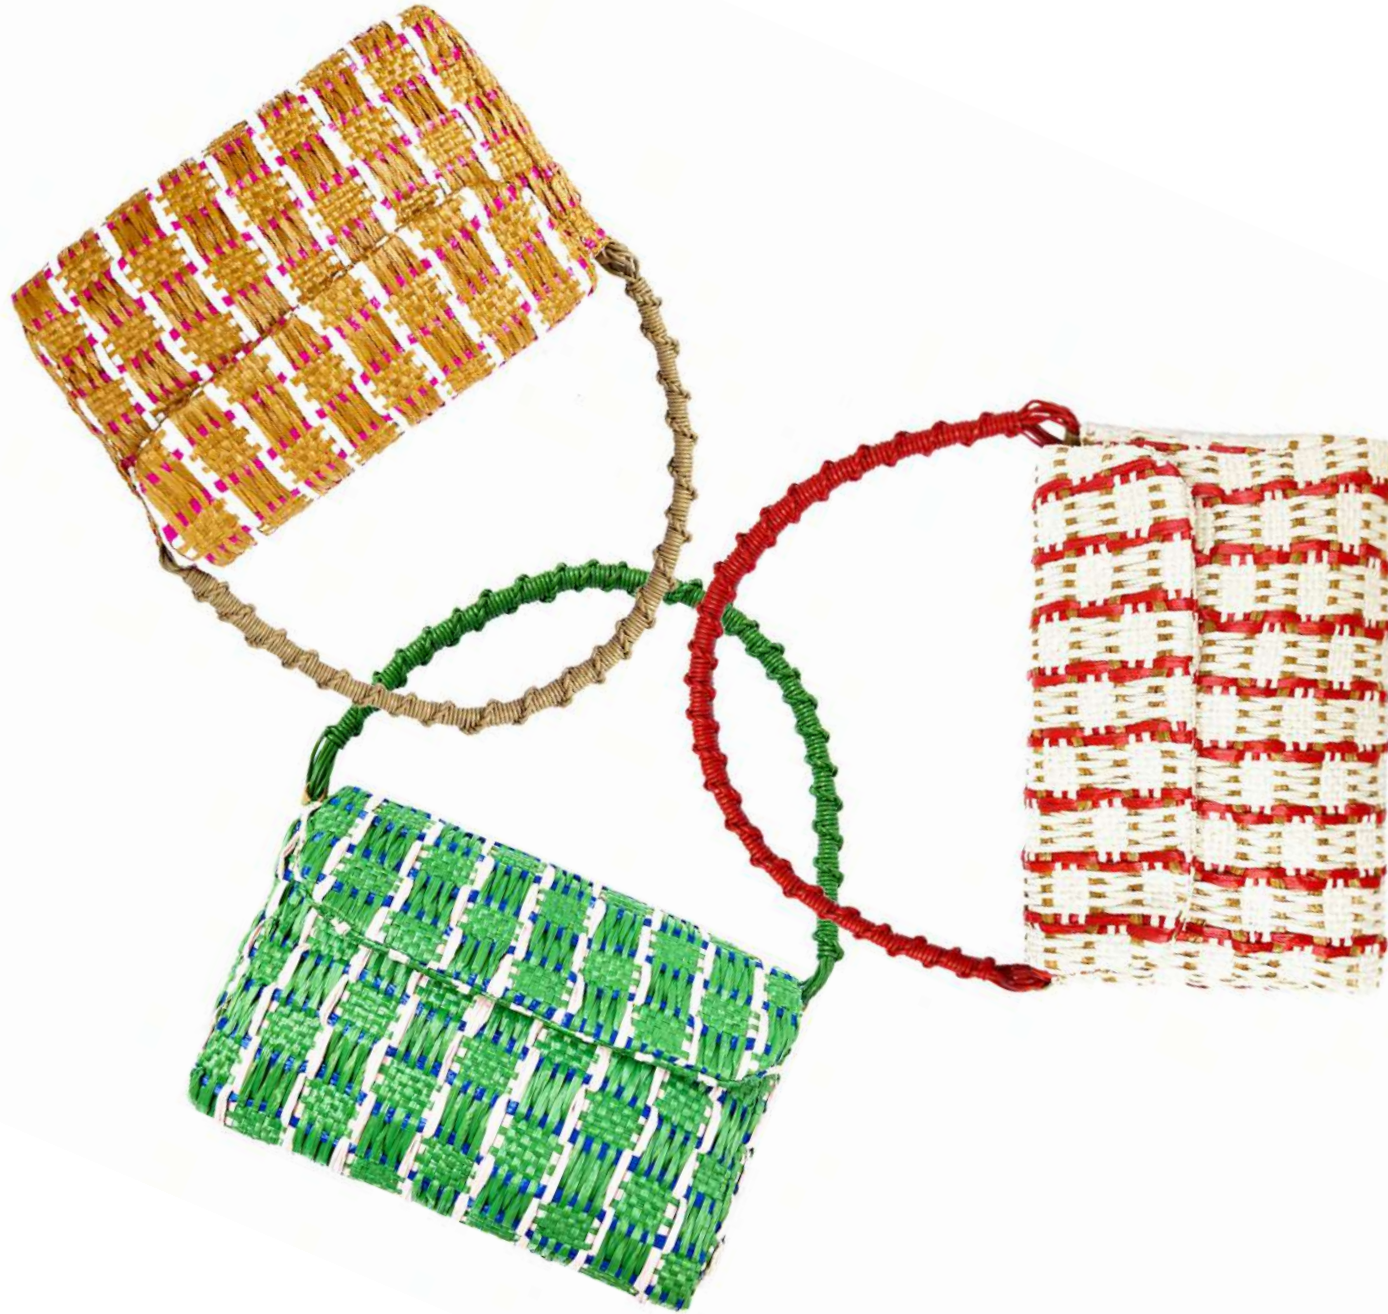

SUN MACRAMÉ

IN HANDWOVEN **MULBERRY**.
100% raffia viscose

GREEN